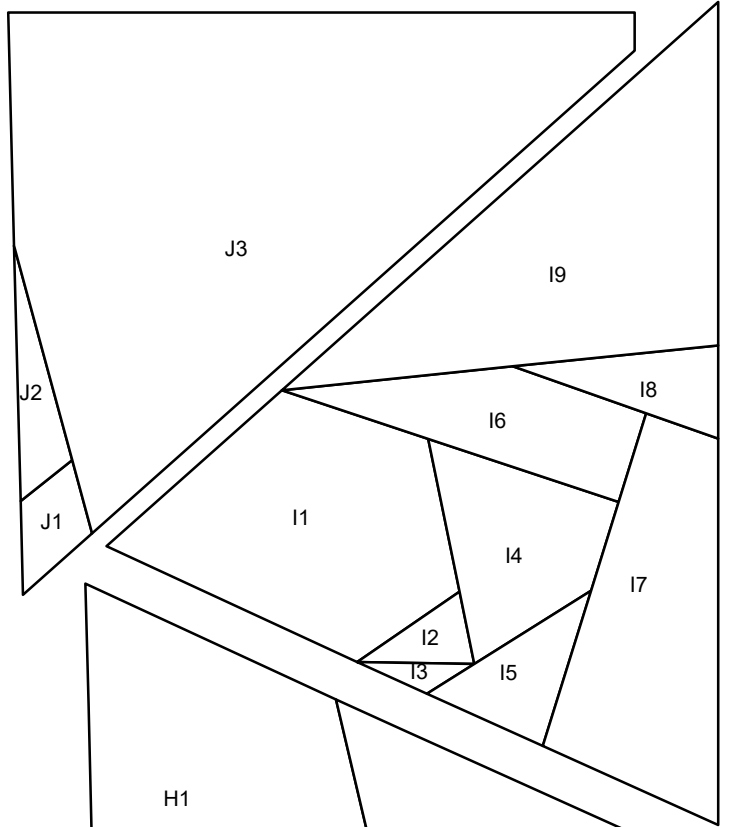

# Butterflies

Overall Size: 16.00 by 16.00 inches

Fabric key	Number of patches	Yardage estimate	Fabric name
	6	1/8	22 Light Red
	59	1/2	scannen0004
	4	1/8	13687-11
	2	1/8	07 Medium Dark Crossover
	2	1/8	2766-22
	6	1/8	16 Medium Gold
	8	1/8	13755-14
	8	1/8	04 Dark Dark Red
	2	1/8	08 Dark Red
	2	1/8	13751-11
	2	1/8	2763-12
	2	1/8	12 Medium Red
	2	1/8	2764-12

# Butterflies

Key Block (13/20 actual size)

# Measurement Block 7 Inches